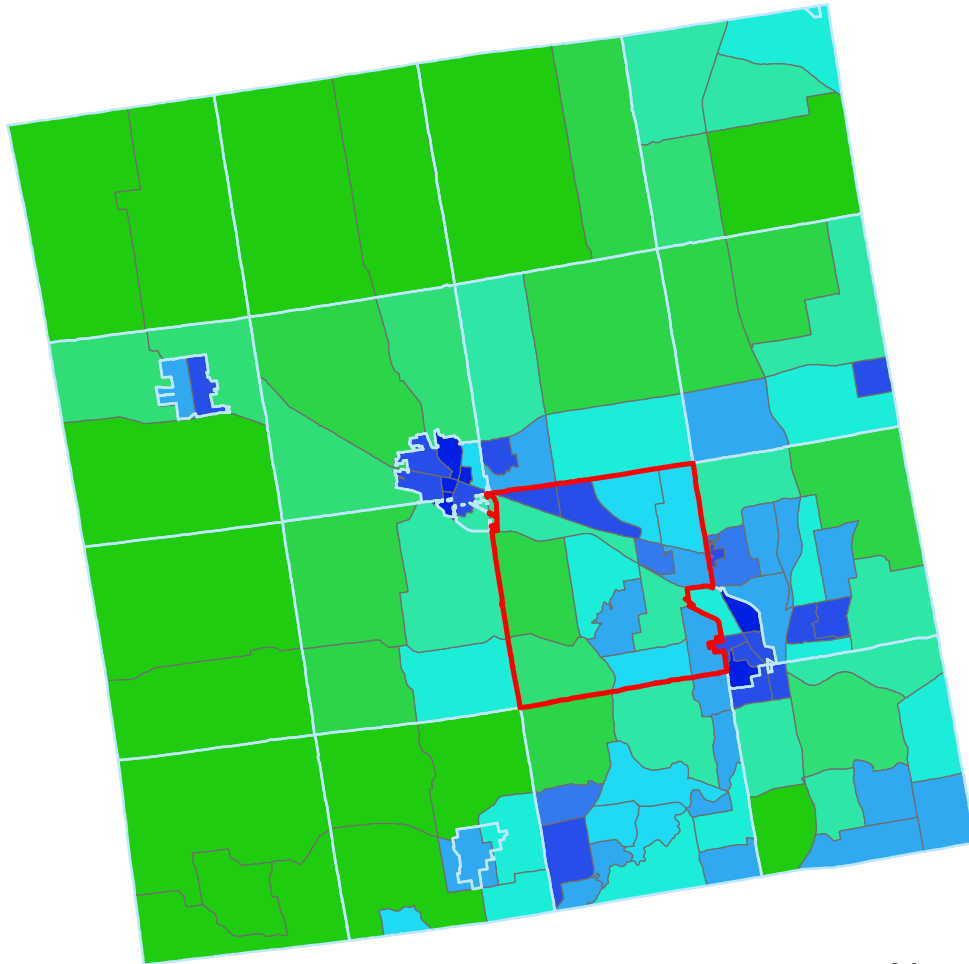

Population Density by Block Group, Livingston County

 Genoa Township

 Community Boundaries

Block Groups

Population Density

 74 - 150

 151 - 220

 221 - 300

 301 - 400

 401 - 500

 501 - 700

 701 - 1,100

 1,101 - 1,200

 1,201 - 2,500

 2,501 - 4,661

Data retrieved from the 2011-2015 American Community Survey