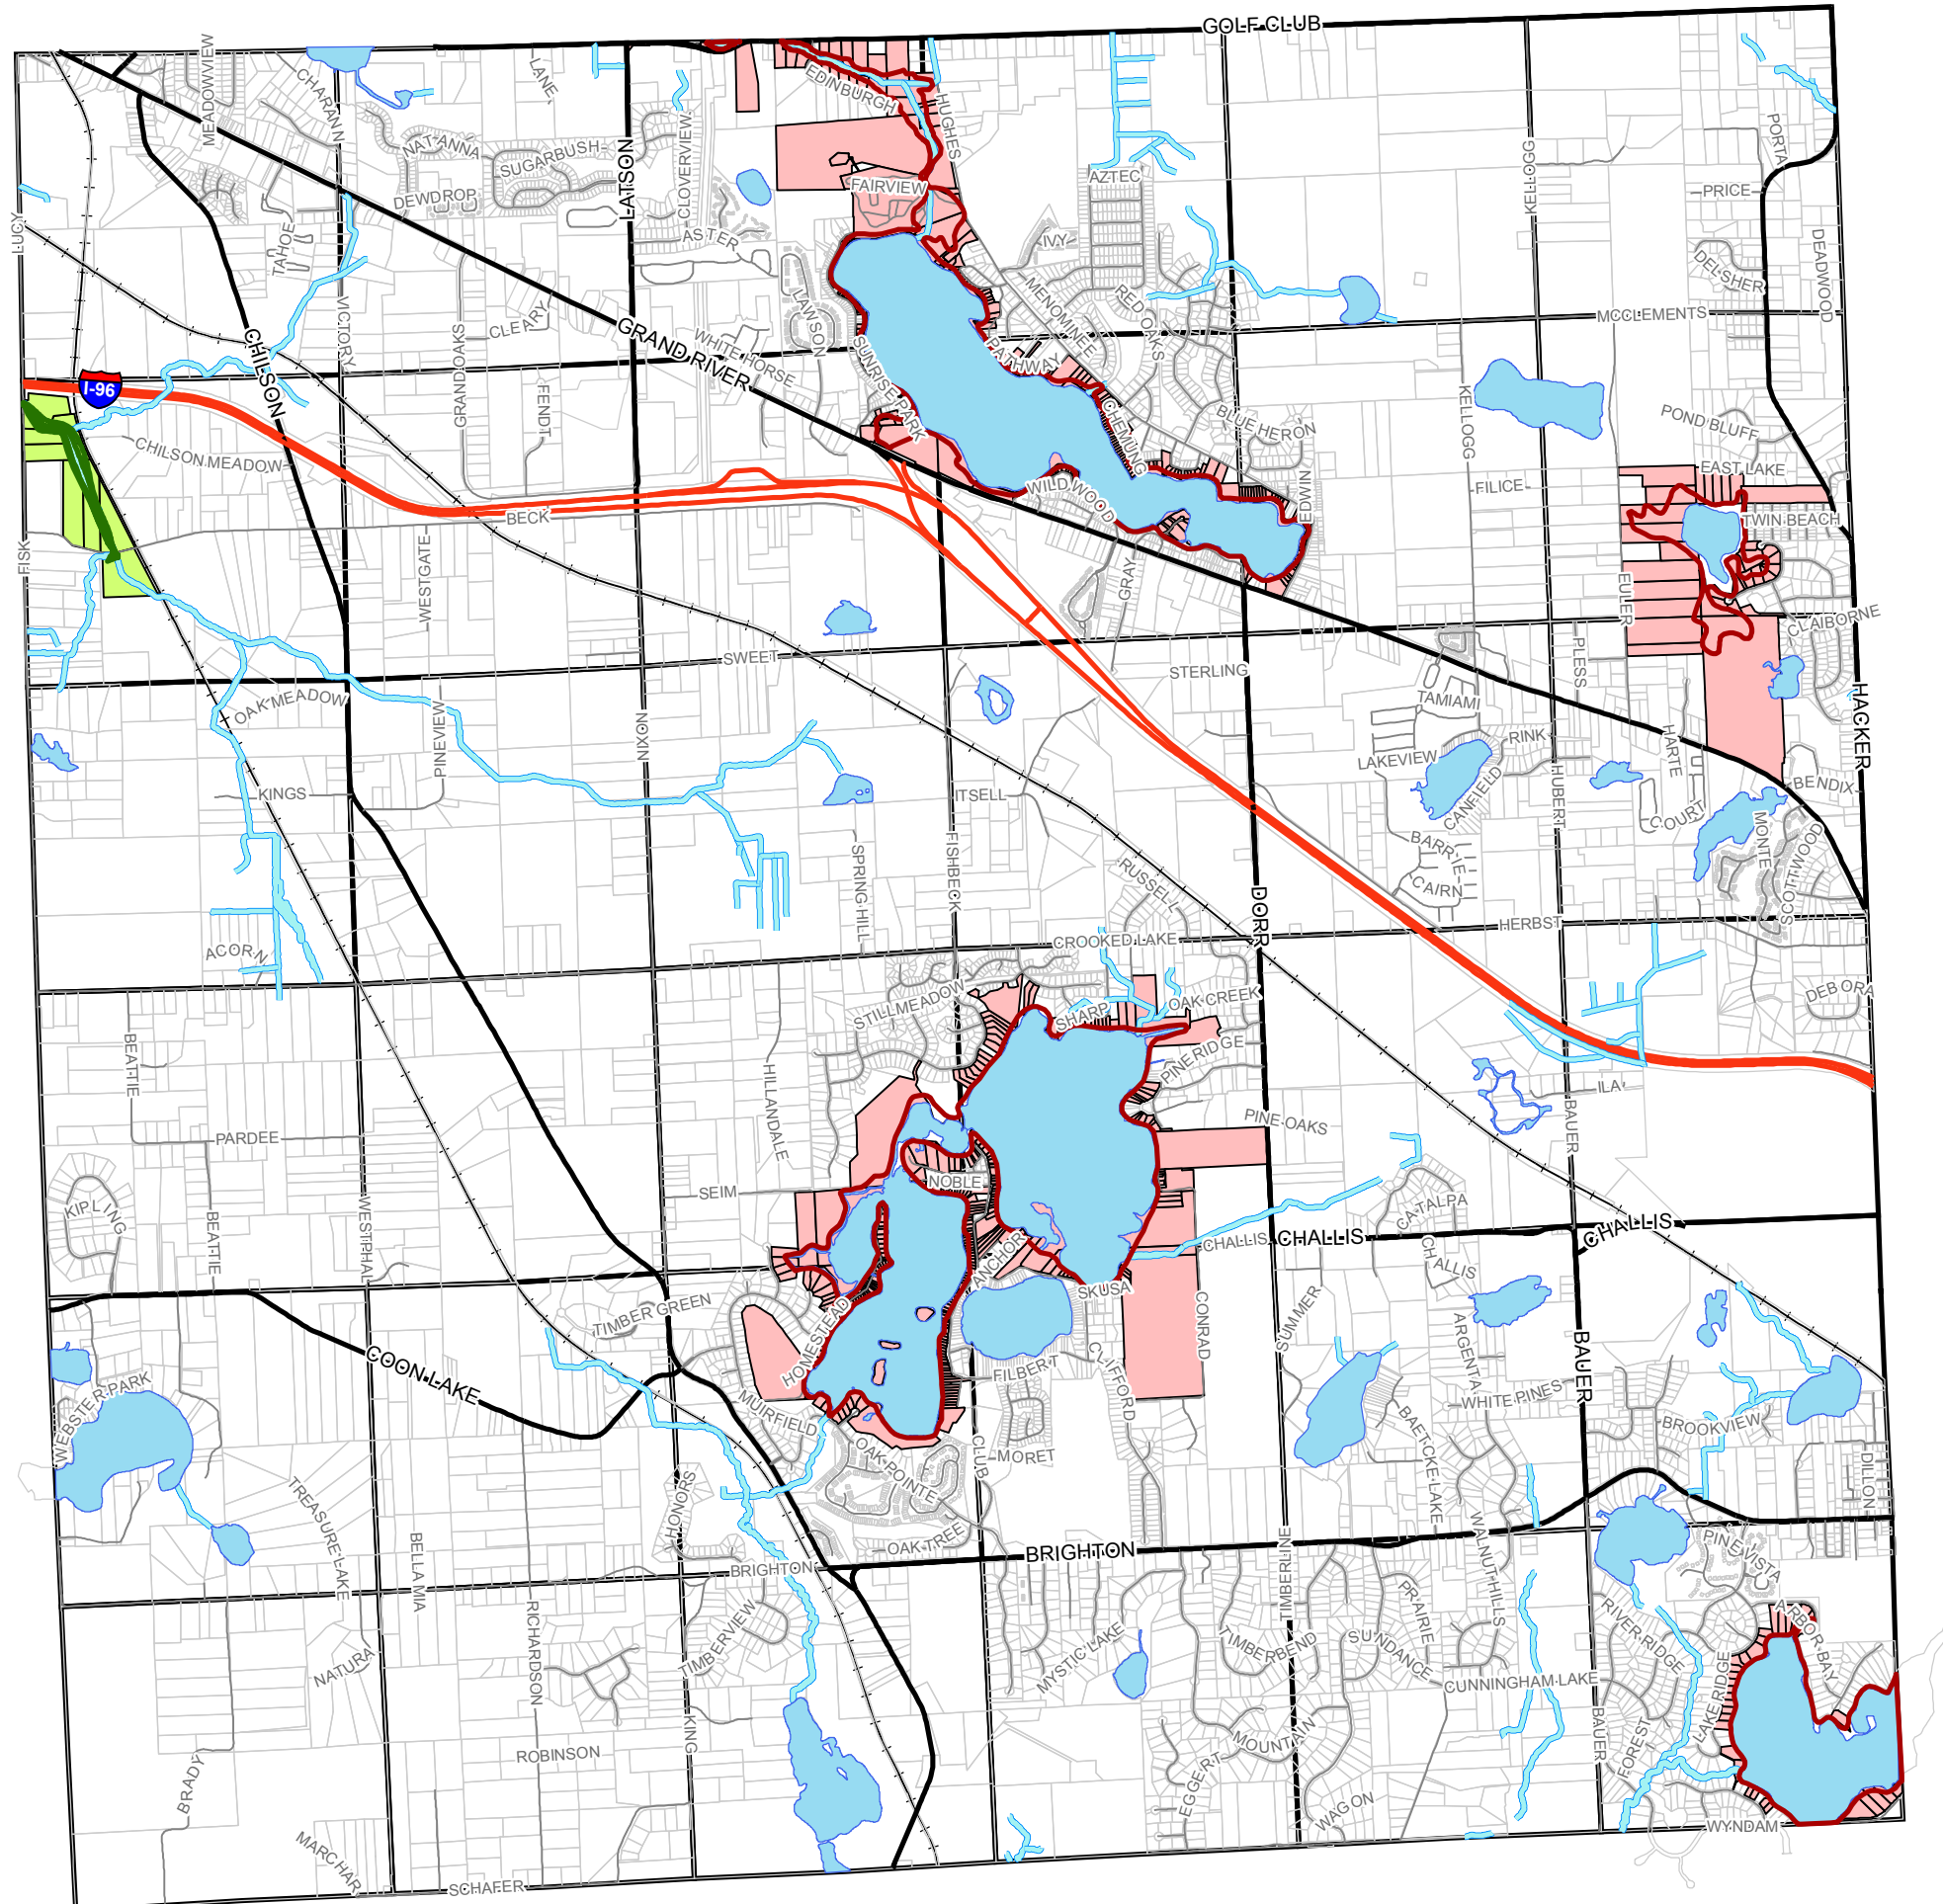

# Genoa Charter Township FEMA Flood Zones

## Legend

### Flood Zones

-  A
-  AE
-  Lakes
-  Rivers
-  Parcels Intersecting Flood Zone A
-  Parcels Intersecting Flood Zone AE
-  Parcels